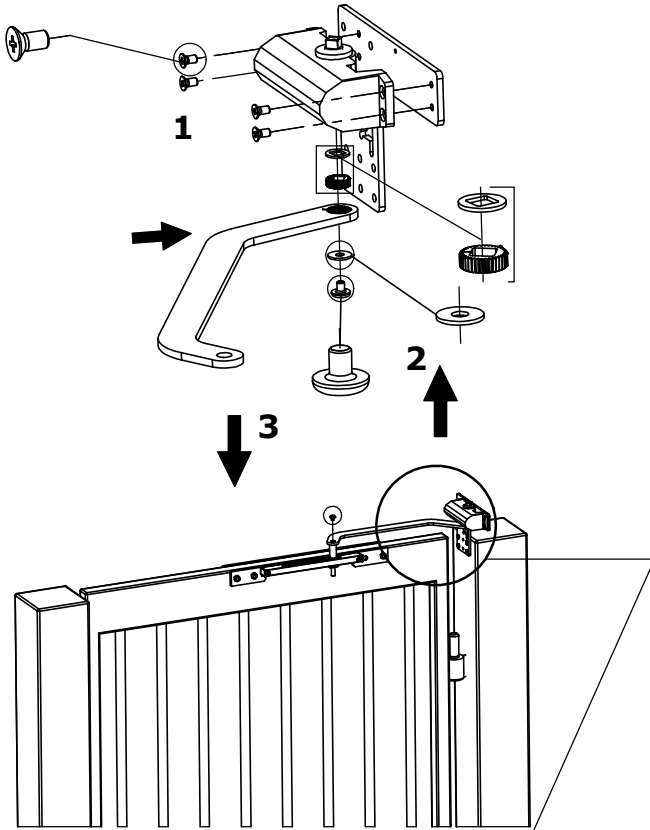

### STANDARD MOUNTAGE 0°

PRETENSION MAX: 40°

5

650 C

5

620 C

M6x12

5