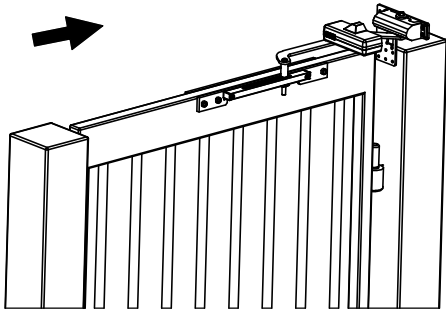

6

620 C

6

680 C

6

650 C

ASSA ABLOY is the global leader in door opening solutions, dedicated to satisfying end-user needs for security, safety and convenience.

ASSA ABLOY