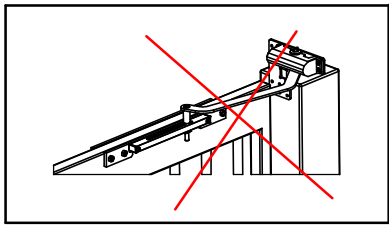

### STANDARD MOUNTAGE 0°

PRETENSION MAX: 40°

5

650 C

5

620 C

M6x12

5