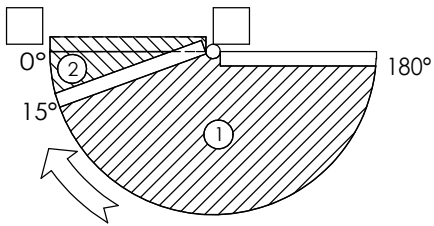

### STANDARD MOUNTAGE 0°

PRETENSION MAX: 40°

5

650 C

5

620 C

M6x12

5