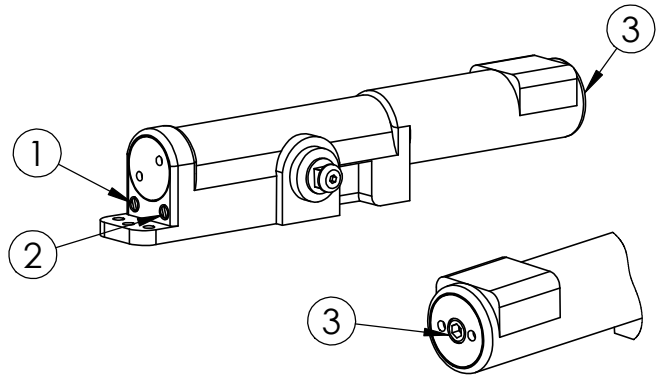

5

680C

M6x14