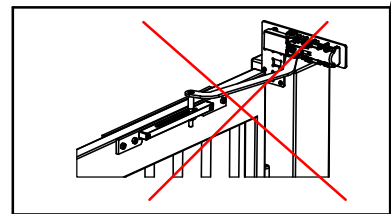

### STANDARD MOUNTAGE 0°

PRETENSION MAX: 40°

5

650 C

5

620 C

M6x12

5