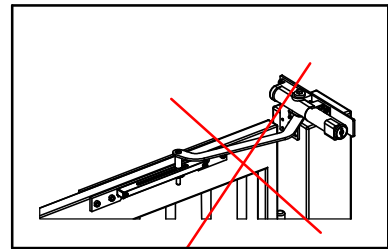

5

680C

M6x14