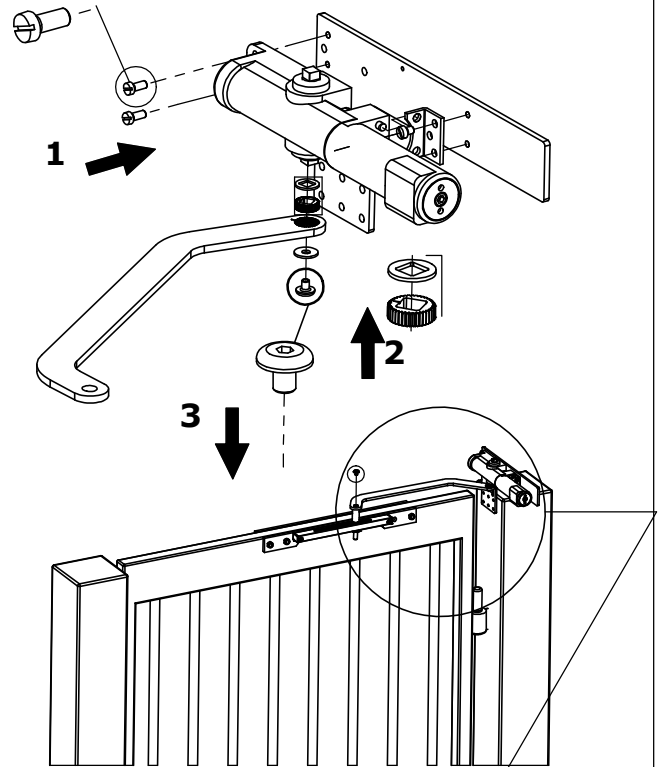

5

680C

M6x14