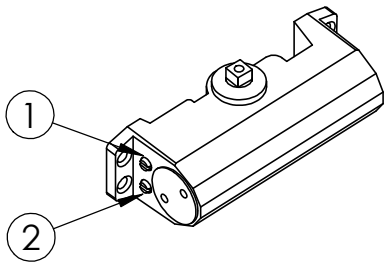

### STANDARD MOUNTAGE 0°

PRETENSION MAX: 40°

5

650 C

5

620 C

M6x12

5